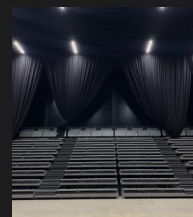

BlackBox

Rehearsal Studio

REHEARSAL STUDIO

Room Size: 28 x 24m
Clearance (net high): 10,5m
Max rigging capacity: 50t
Power capacity: 500A
Loading docks: up to 6
Bus parking spots: 3
6 sunken loading docks
3,5 x 4,5m drive through door
connected to the studio
260 Telescopic Seats

LOCATION

HOSPITALITY

Production Office 1: 8 sqm
Production Office 2: 11 sqm
Green Room: 30 sqm
Private dressing room with
restroom: 8 sqm
Shower Room
Restrooms: 4
Dining area with 24 seats
Bus Parking: 3 spots